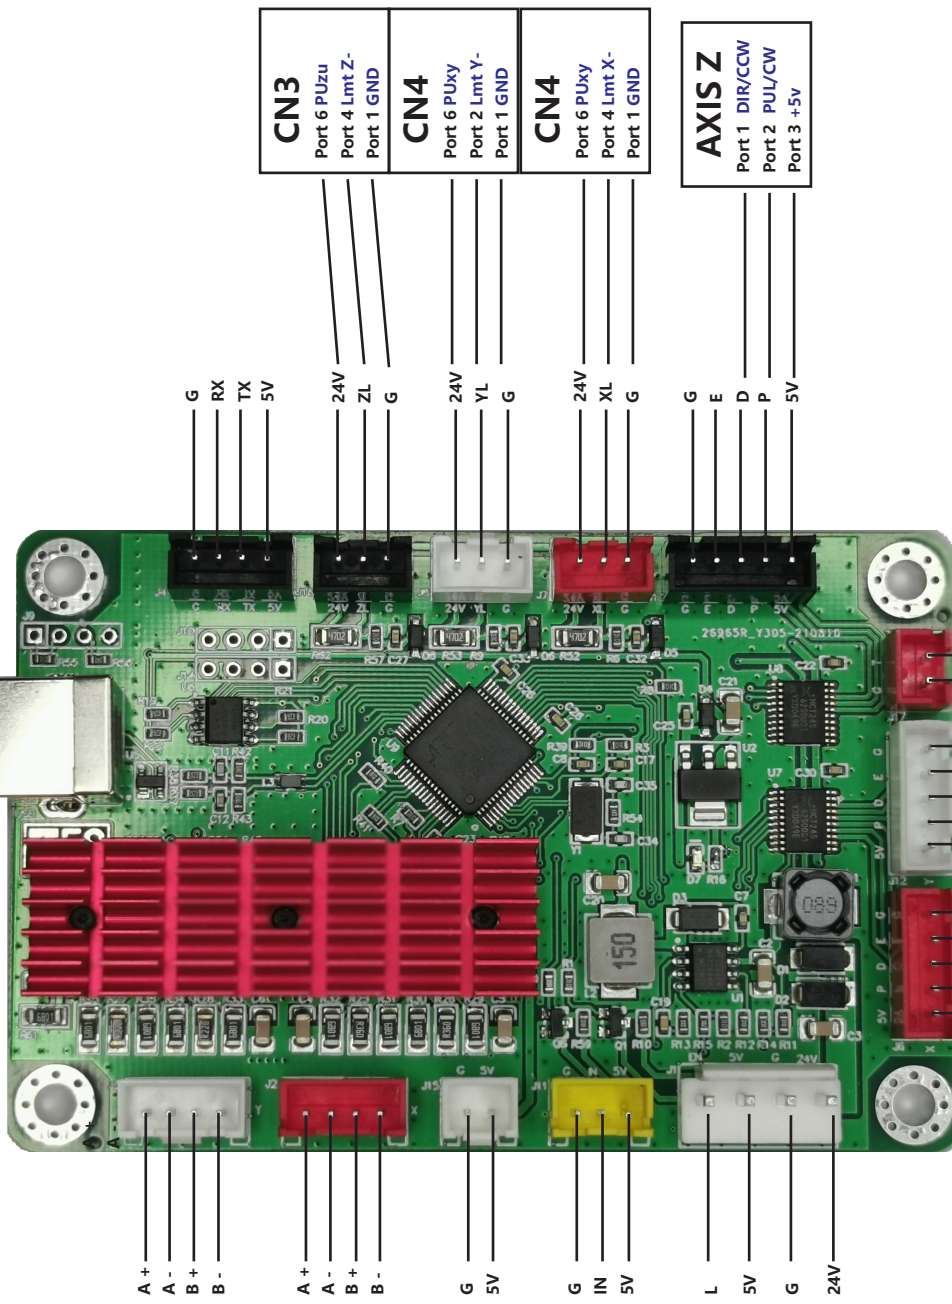

PC-USB USB Port

**EFS BOARD CONVERT TO RD 6445G**