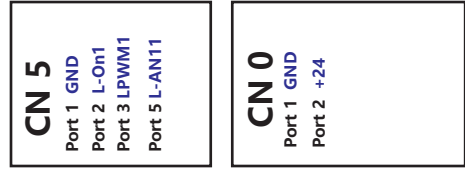

PC-USB USB Port

**EFS BOARD CONVERT TO RD 6445G**