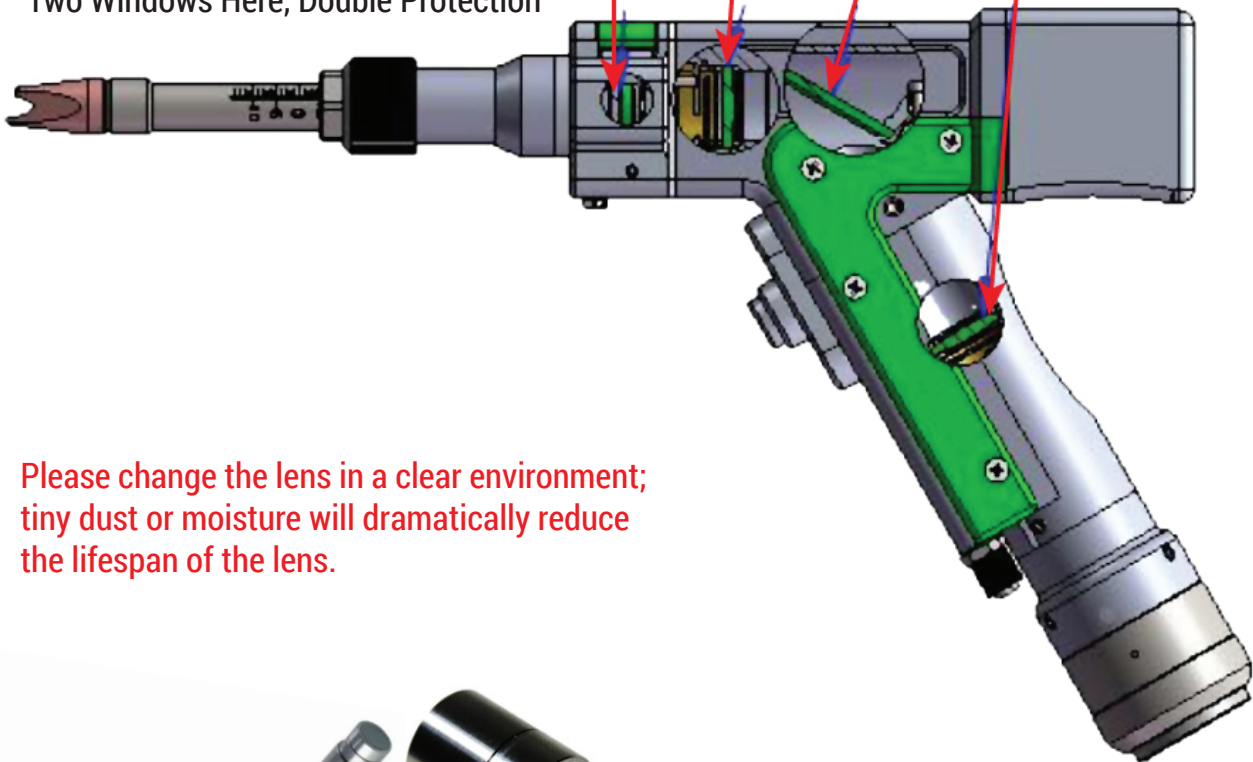

Collimator Lens

SKU: **L-LENS-QUARTZ/20/2**

D20×2 Quartz Protection Windows

Two Windows Here, Double Protection

Please change the lens in a clear environment;
 tiny dust or moisture will dramatically reduce
 the lifespan of the lens.