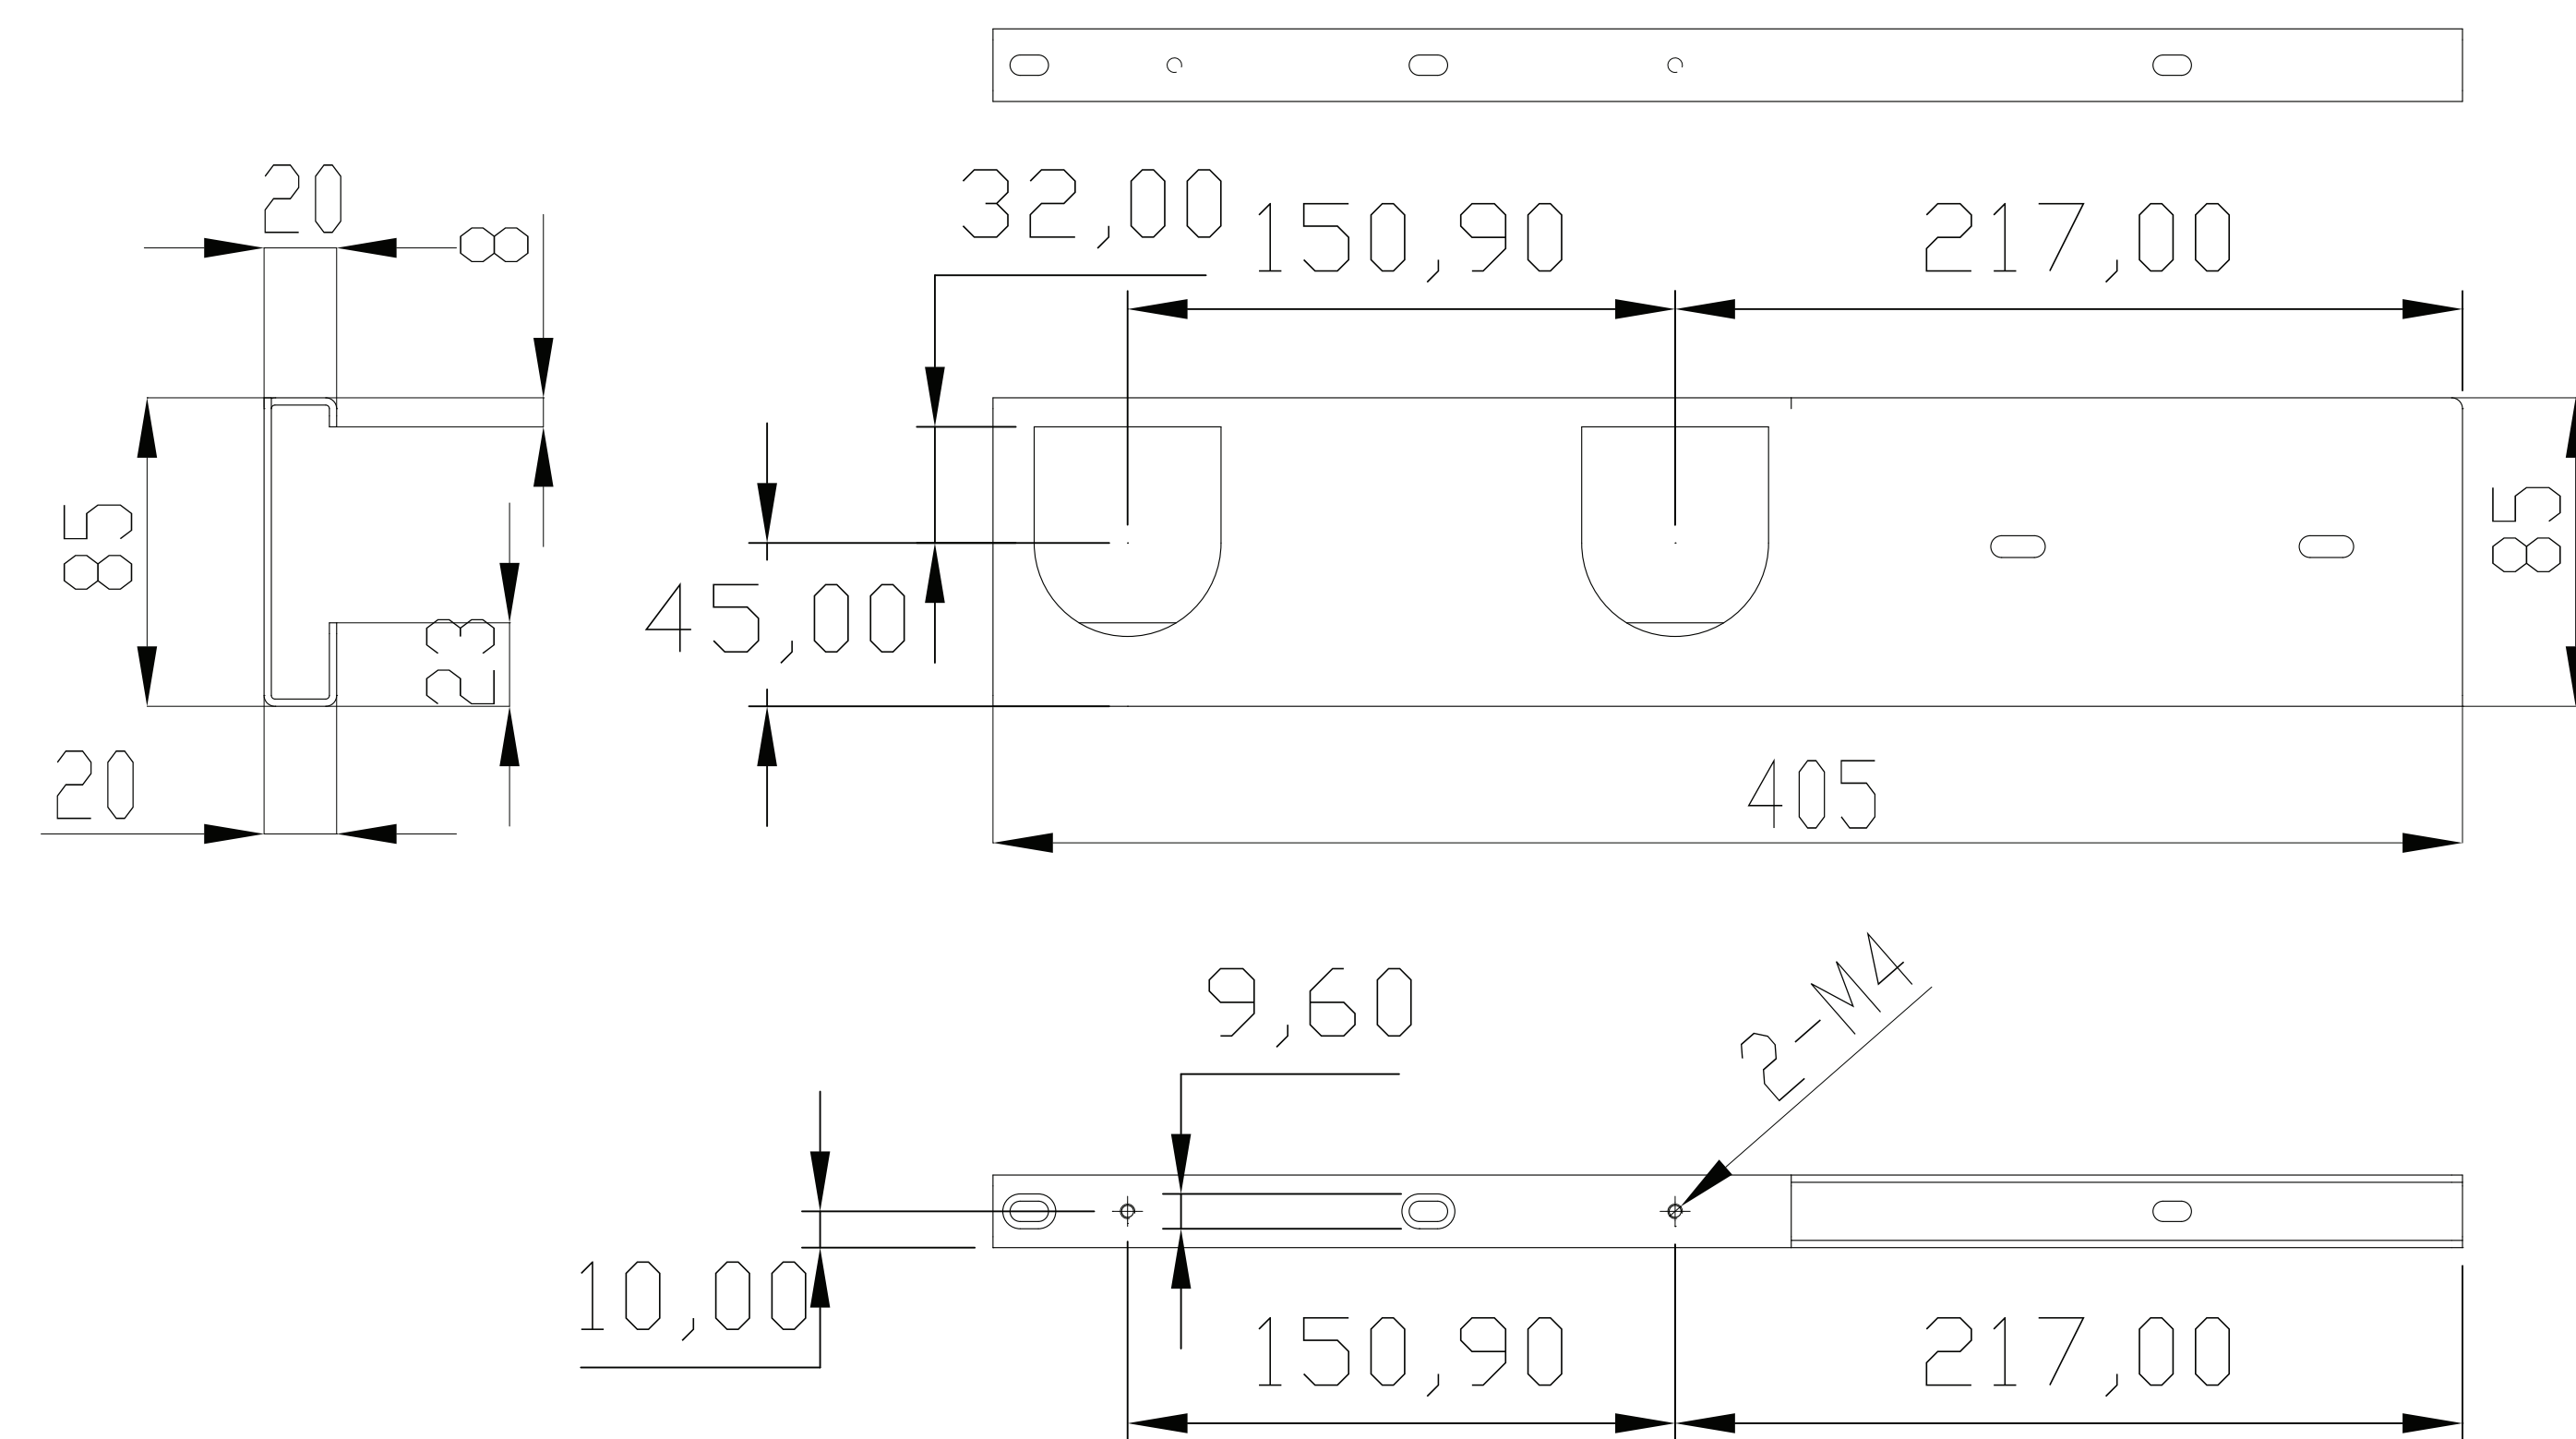

**am.co.za**  
**FastCOLOUR**

AM.CO.ZA FastCOLOUR Printer Take-up Roller  
 Supporting Bracket Light-Duty Design  
 Material 2mm Cold Rolled Mild Steel

**LEFT**

**RIGHT**